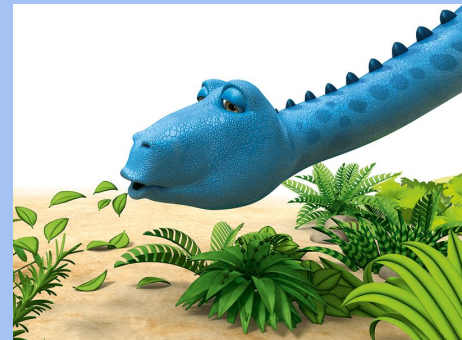

Dinosaur munch

Diplodocus can walk on 4 legs

Diplodocus can eat leaves

Diplodocus are very long

Dinosaur munch

How to pronounce it: DIP-low DOCK-us

What does it mean: 'double beam'

Type of dinosaur: Sauropod

When it lived: Late Jurassic

How it moved: on 4 legs (Quadruped)

What it ate: plants (Herbivore)