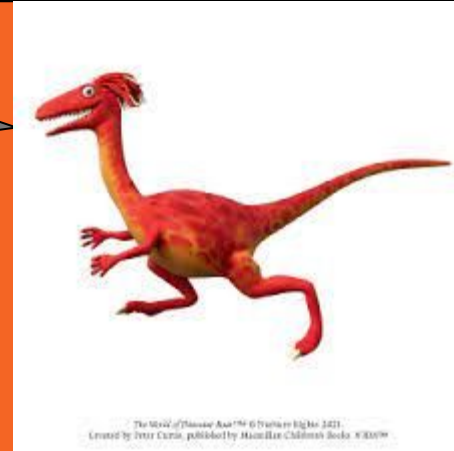


Dinosaur Whizz

Coelophysis

By Finley

Meet WHIZZ!

Dinosaur Whizz loves to run. She can run very fast!

Name: Dinosaur Whizz

Type of dinosaur: *Coelophysis*

Colour: Red

When it lived: Late

Triassic

How it moved: on 2 legs

(Quadruped)

What it ate: other animals

(Carnivore)

coelophysis can
run on 2 legs.

coelophysis can eat
animals.

coelophysis can run fast and
has 3 claws on each hand.
